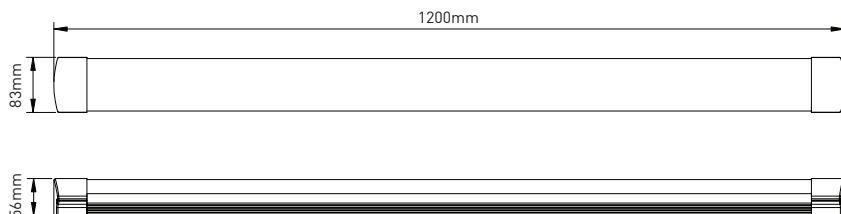

Data Sheet

Linear Blade LED Premium

CAT NO. LLF014K1200

A brand of  legrand

Cat no.	LLF014K1200
Description	Linear Blade LED Premium
Lumens output	4000lm
CRI	80+
Beam angle	118°
Lifespan	30,000h
Dimmable	No
Input power	40W
IP rating	IP40
Light colour	Cool White (4000K)
Efficacy	100lm/W
Warranty	3 years

Linear Blade LED Premium

CAT NO. **LLF014K1200**

A brand of **legrand**

Single product (Qty 1)	
Cat No	Barcode
LLF014K1200	9321001470267

Outer box (Qty 6)	
Cat No	Barcode
LLF014K1200	9321001481263

- Ideal for halls, corridors, offices, shopping centres and garages
- Use 40W for a lumens of 4000lm
- Length: 1200mm
- Lifespan: 30,000 hours
- Cool White 4,000K nominal
- 3 years warranty